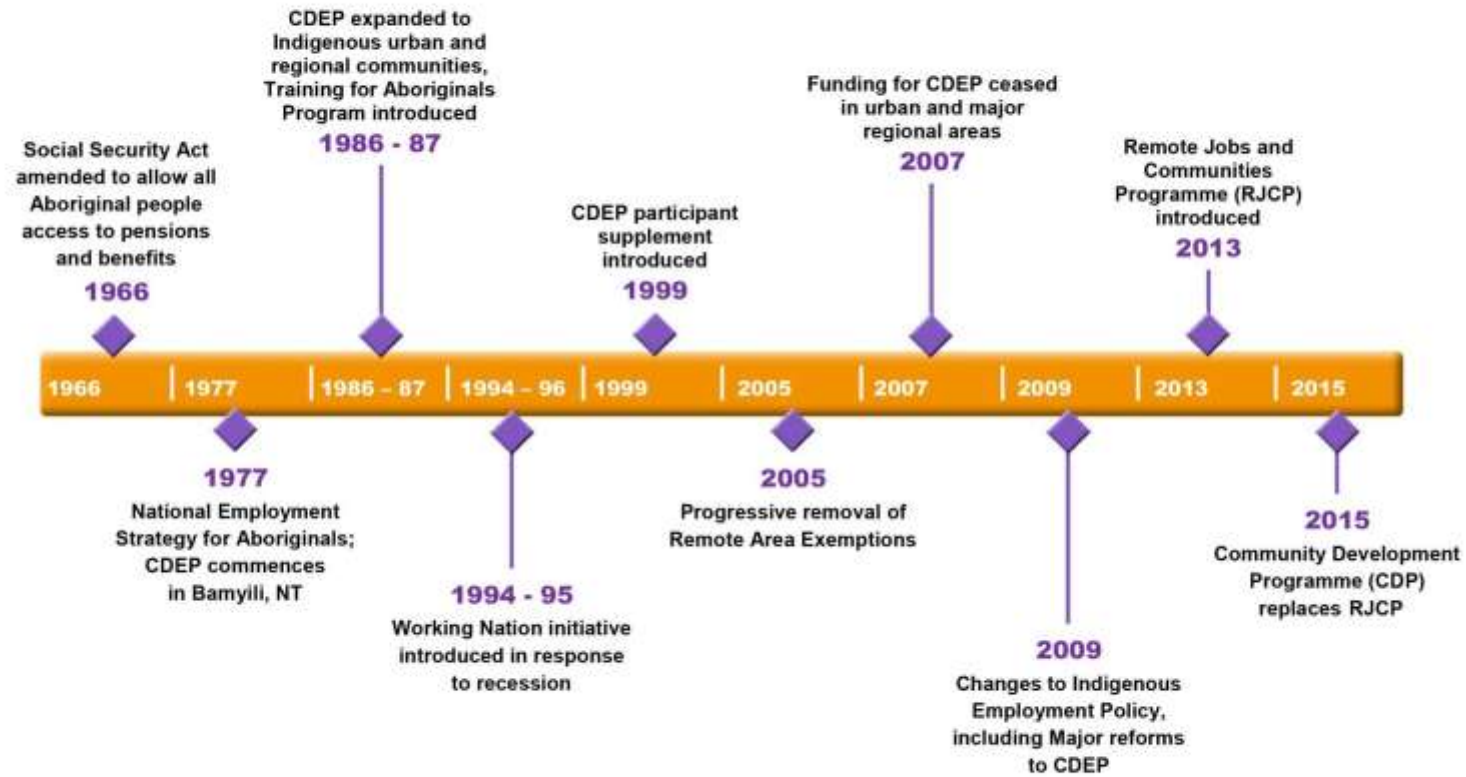

# Remote employment and participation model

**CELEBRATING  
20 YEARS**  
we're 4 jobs  
*we're everyone*

Bronwyn Field  
A/g First Assistant Secretary  
Community and Economic Development Division  
The Department of the Prime Minister and Cabinet

## History of employment services in remote Australia – Key dates

**FORGING THE FUTURE**  
...through inclusive employment services

**CELEBRATING  
20 YEARS**  
weR4jobs *weR4everyone*